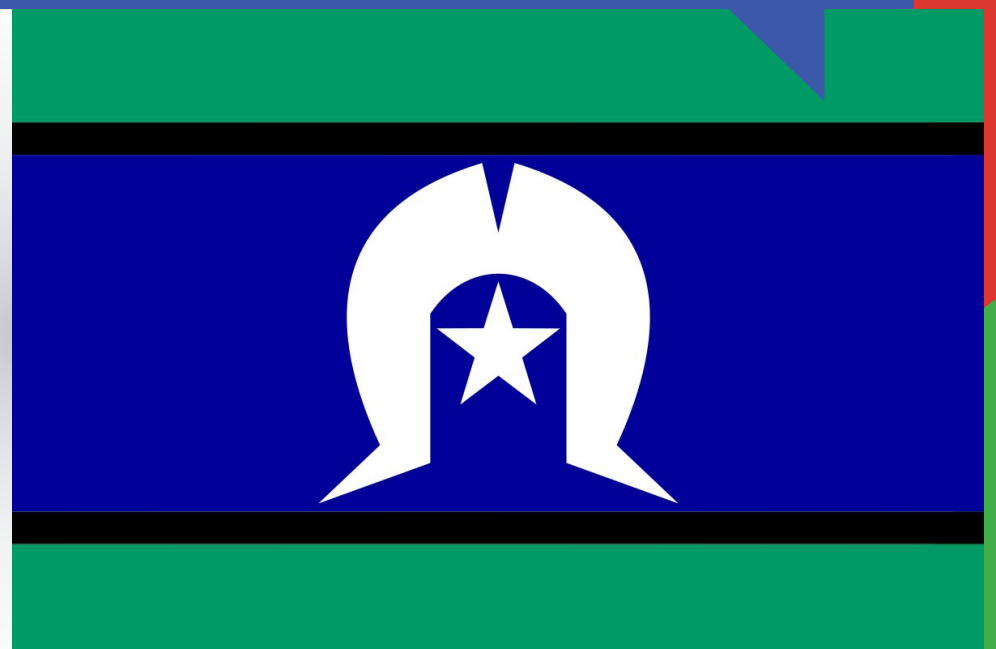

Torres Strait Islander Flag designed by **Bernard Namok**

Green: represents the land

Black: represents the peoples

Blue: represents the sea

White: represents peace

The Dhari: represents the people

The five-pointed star: represents the five island groups.

Aboriginal flag designed by **Harold Thomas**

Black: represents the peoples

Yellow Circle: represents the Sun, the giver of life and protector.

Red: represents the red earth, the red ochre used in ceremonies and the relationship with the land.