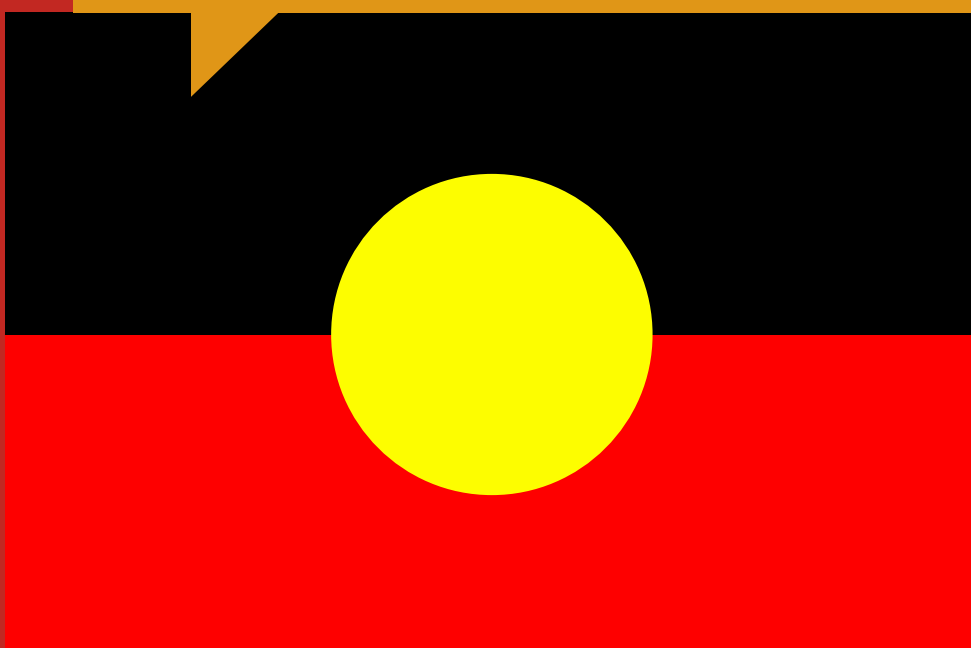

Torres Strait Islander Flag designed by **Bernard Namok**

Green: represents the land

Black: represents the peoples

Blue: represents the sea

White: represents peace

The Dhari: represents the people

The five-pointed star: represents the five island groups.

Aboriginal flag designed by **Harold Thomas**

Black: represents the peoples

Yellow Circle: represents the Sun, the giver of life and protector.

Red: represents the red earth, the red ochre used in ceremonies and the relationship with the land.